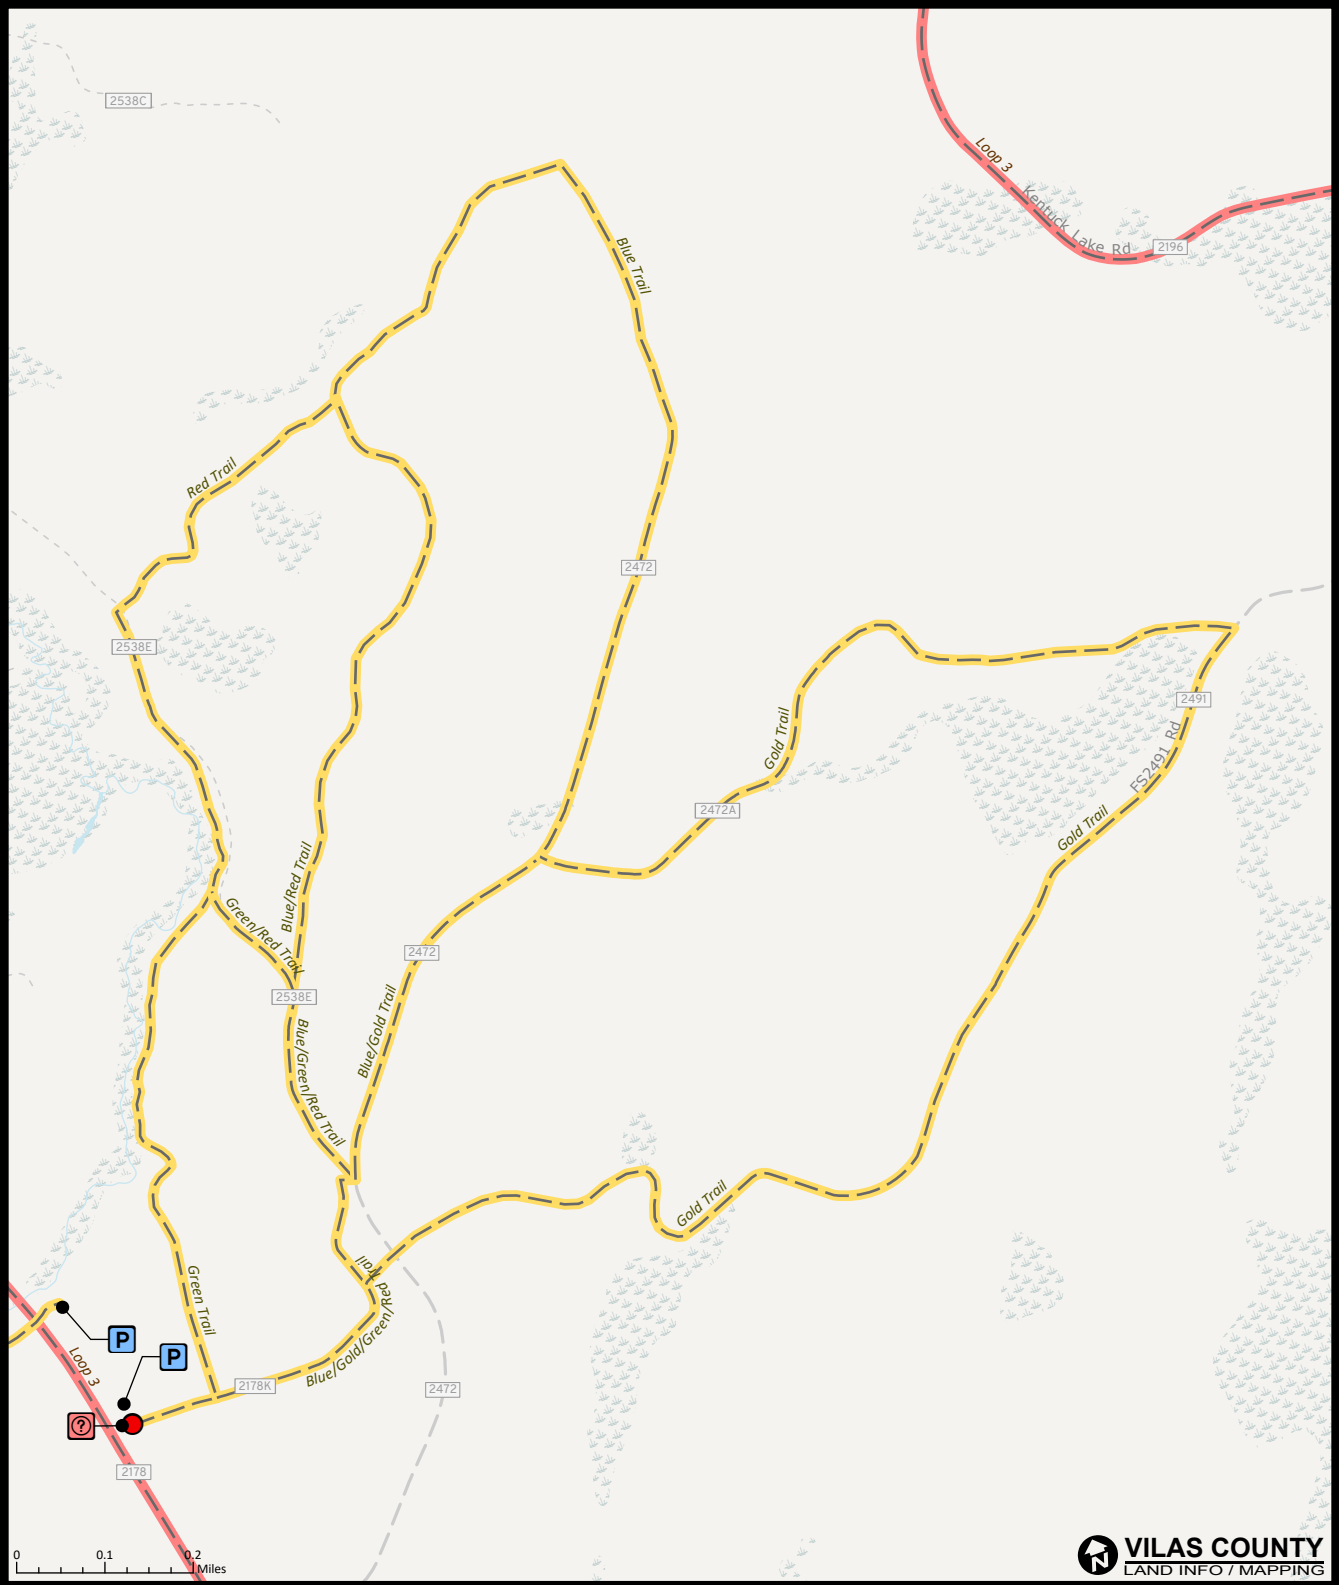

TRAIL MAP #61

DEERSKIN SNOWSHOE TRAILS

Hiking • Snowshoeing • Birdwatching • Leashed Pets Allowed

- Bike Route
- Hike/Bike Trail
- Trail Head
- Parking
- Info Station